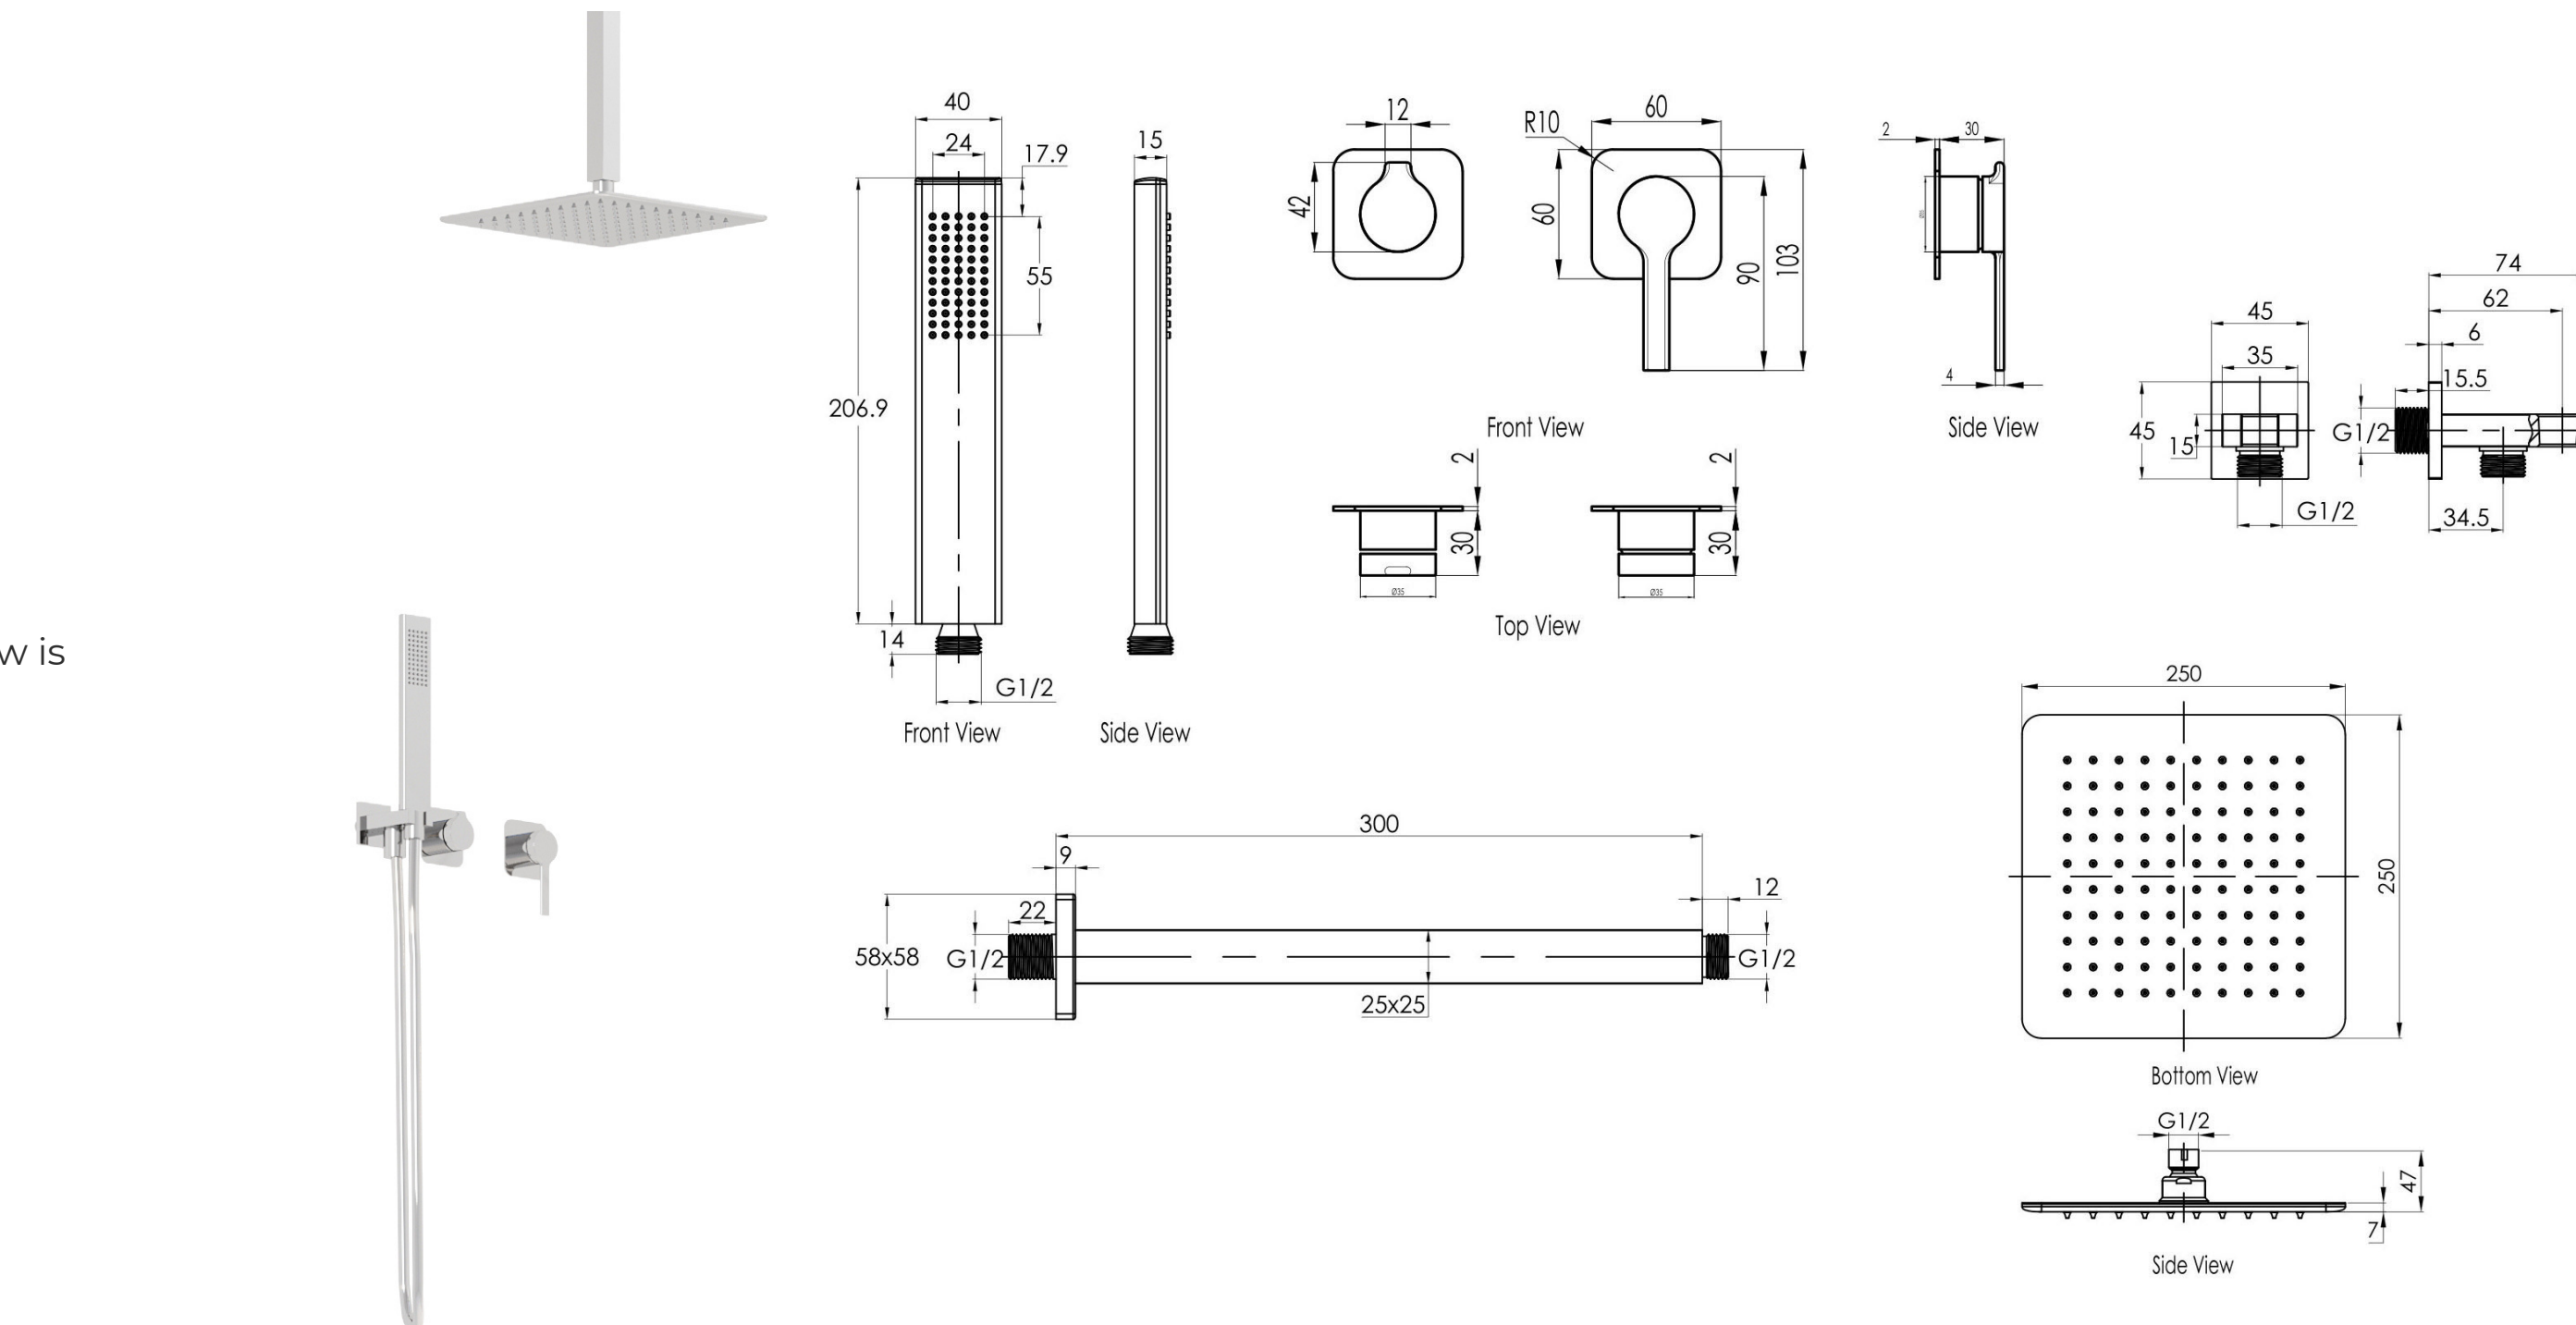

FORSETI

CONCEALED CEILING SHOWER SET

Features

Ahti Interiors commits to providing sustainable solutions where possible. This product water flow is limited to 9L/min

Mixer Tap

- 25mm Cartridge with European Technology
- Cold Start Technology (Energy Saving)
- Brass Construction
- 9L/min Water Saving Flow Technology
- Coloured Hot and Cold Indicators
- Designed in London, UK

Shower Head & Arm Set

- Ultra Thin Shower Head
- Shower Head from Lead-Free Stainless Steel 304
- Easy to Clean TPR Nozzles
- Brass Swivel Joint
- Brass Shower Arm

Shower Handle & Holder

- Brass Shower Handle
- Brass Shower Handle Holder

Available in

Note: This product has a visible Ahti logo

Cleaning & Care

- All surfaces should be cleaned with mild liquid detergent or soap and water.
- Do not use cream cleaners or citrus based cleaning products, as they are abrasive.
- Use of unsuitable cleaning agents may damage the surface.
- Any damage caused in this way will not be covered by warranty.
- Please visit www.ahtiinteriors.com/warranty to view the full warranty

Ahti Interiors reserves the right to make modifications without prior notice. Physical colour may differ from the image shown. Always use physical product measurements for mark-ups and roughing in as line the line drawing shown may differ from actual product received. All measurements are shown in millimetres.